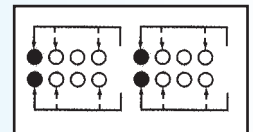

Optional Knob type

AT	AY	NY	NT	TD	

LS-42J01

Rating: 0.3A 50V DC
Function: 2P2T

N NON-SHORTING

Optional Knob type

TK	TG	TM			

NS-42J01

Rating: 0.3A 50V DC
Function: 4P2T

N NON-SHORTING

Optional Knob type

TK	TG	TM			

TS-42J01

Rating: 0.3A 50V DC
Function: 4P2T

S SHORTING

Optional Knob type