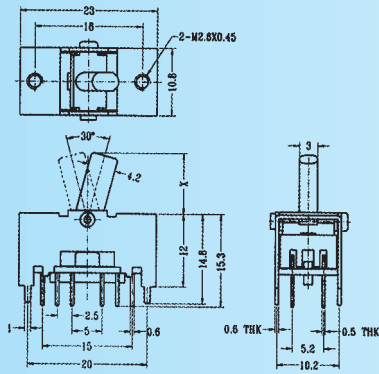

TS-42E05

Rating: 0.3A 50V DC
Function: 4P2T

N NON-SHORTING

Optional Knob type

AT	AY	NY	NT	TD	

TS-42E06

Rating: 0.3A 50V DC
Function: 4P2T

N NON-SHORTING

Optional Knob type

AT	AY	NY	NT	TD	

LS-42J01

Rating: 0.3A 50V DC
Function: 2P2T

N NON-SHORTING

Optional Knob type

TK	TG	TM			

NS-42J01

Rating: 0.3A 50V DC
Function: 4P2T

N NON-SHORTING

Optional Knob type

TK	TG	TM			

TS-42J01

Rating: 0.3A 50V DC
Function: 4P2T

S SHORTING

Optional Knob type