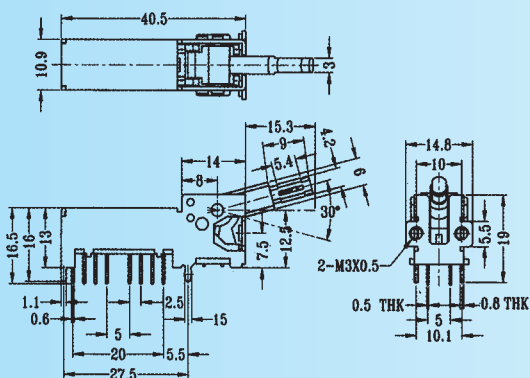

TS-42E05

Rating: 0.3A 50V DC
Function: 4P2T

N NON-SHORTING

Optional Knob type

AT	AY	NY	NT	TD	

TS-42E06

Rating: 0.3A 50V DC
Function: 4P2T

N NON-SHORTING

Optional Knob type

AT	AY	NY	NT	TD	

LS-42J01

Rating: 0.3A 50V DC
Function: 2P2T

N NON-SHORTING

Optional Knob type

TK	TG	TM			

NS-42J01

Rating: 0.3A 50V DC
Function: 4P2T

N NON-SHORTING

Optional Knob type

TK	TG	TM			

TS-42J01

Rating: 0.3A 50V DC
Function: 4P2T

S SHORTING

Optional Knob type