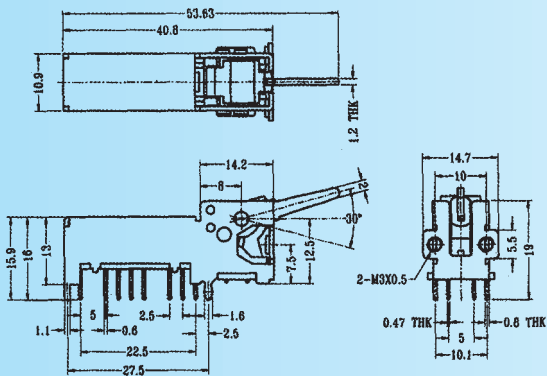

TS-42E05

Rating: 0.3A 50V DC
Function: 4P2T

N NON-SHORTING

Optional Knob type

AT	AY	NY	NT	TD	

TS-42E06

Rating: 0.3A 50V DC
Function: 4P2T

N NON-SHORTING

Optional Knob type

AT	AY	NY	NT	TD	

LS-42J01

Rating: 0.3A 50V DC
Function: 2P2T

N NON-SHORTING

Optional Knob type

TK	TG	TM			

NS-42J01

Rating: 0.3A 50V DC
Function: 4P2T

N NON-SHORTING

Optional Knob type

TK	TG	TM			

TS-42J01

Rating: 0.3A 50V DC
Function: 4P2T

S SHORTING

Optional Knob type