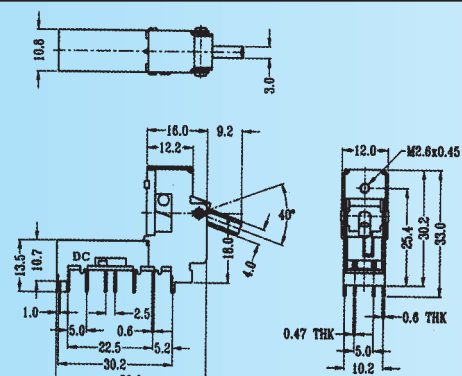

Optional Knob type

AT	AY	NY	NT	TD	

LS-42J01

Rating: 0.3A 50V DC
Function: 2P2T

N NON-SHORTING

Optional Knob type

TK	TG	TM			

NS-42J01

Rating: 0.3A 50V DC
Function: 4P2T

N NON-SHORTING

Optional Knob type

TK	TG	TM			

TS-42J01

Rating: 0.3A 50V DC
Function: 4P2T

S SHORTING

Optional Knob type