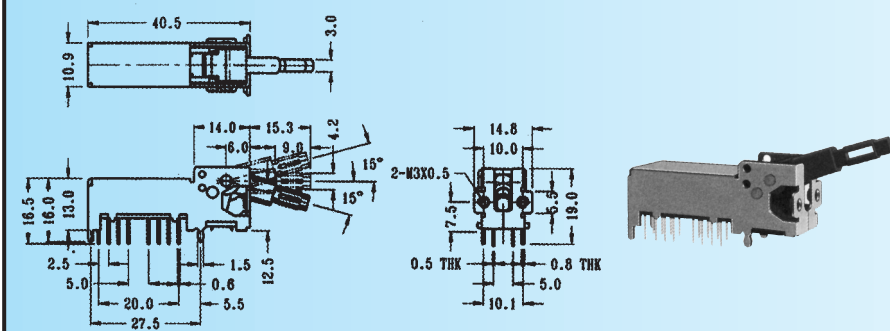

NS-42J03

Rating: 0.3A 50V DC
Function: 4P2T

N NON-SHORTING

Optional Knob type

TK	TG	TM			

TS-42J03

Rating: 0.3A 50V DC
Function: 4P2T

S SHORTING

Optional Knob type

TD					

LS-43E01

Rating: 0.3A 50V DC
Function: 4P3T

S SHORTING

Optional Knob type

TK	TG	TM			

NS-43E01

Rating: 0.3A 50V DC
Function: 4P3T

N NON-SHORTING

Optional Knob type

TK	TG	TM			

TS-43E01

Rating: 0.3A 50V DC
Function: 4P3T

S SHORTING

Optional Knob type