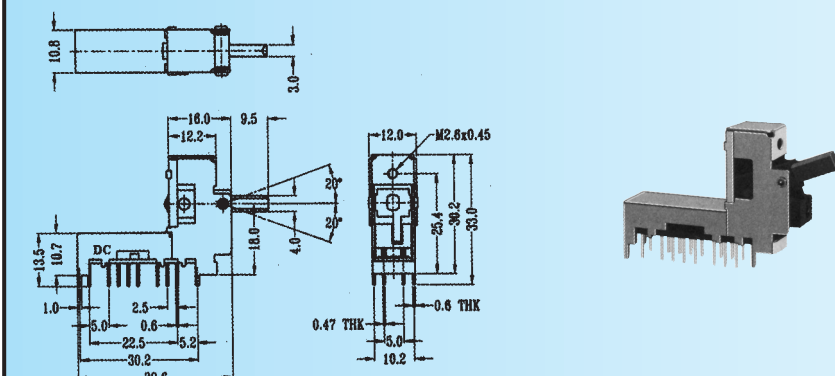

NS-42J03

Rating: 0.3A 50V DC
Function: 4P2T

N NON-SHORTING

Optional Knob type

TK	TG	TM			

TS-42J03

Rating: 0.3A 50V DC
Function: 4P2T

S SHORTING

Optional Knob type

TD					

LS-43E01

Rating: 0.3A 50V DC
Function: 4P3T

S SHORTING

Optional Knob type

TK	TG	TM			

NS-43E01

Rating: 0.3A 50V DC
Function: 4P3T

N NON-SHORTING

Optional Knob type

TK	TG	TM			

TS-43E01

Rating: 0.3A 50V DC
Function: 4P3T

S SHORTING

Optional Knob type