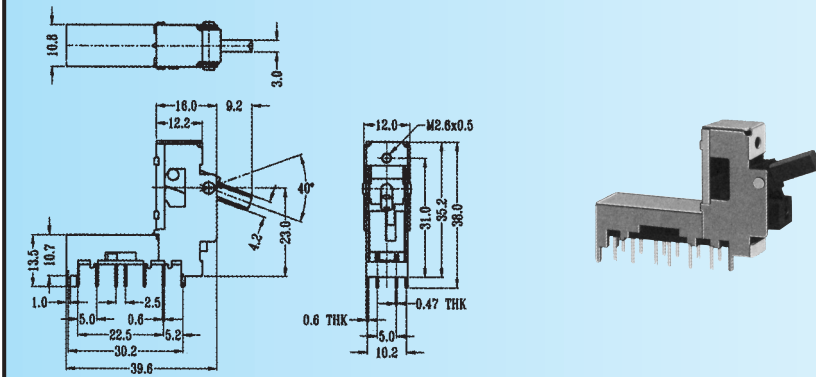

NS-42J03

Rating: 0.3A 50V DC
Function: 4P2T

N NON-SHORTING

Optional Knob type

TK	TG	TM			

TS-42J03

Rating: 0.3A 50V DC
Function: 4P2T

S SHORTING

Optional Knob type

TD					

LS-43E01

Rating: 0.3A 50V DC
Function: 4P3T

S SHORTING

Optional Knob type

TK	TG	TM			

NS-43E01

Rating: 0.3A 50V DC
Function: 4P3T

N NON-SHORTING

Optional Knob type

TK	TG	TM			

TS-43E01

Rating: 0.3A 50V DC
Function: 4P3T

S SHORTING

Optional Knob type