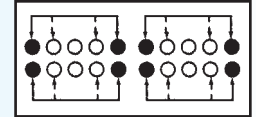

NS-42J03

Rating: 0.3A 50V DC
Function: 4P2T

N NON-SHORTING

Optional Knob type

TK	TG	TM			

TS-42J03

Rating: 0.3A 50V DC
Function: 4P2T

S SHORTING

Optional Knob type

TD					

LS-43E01

Rating: 0.3A 50V DC
Function: 4P3T

S SHORTING

Optional Knob type

TK	TG	TM			

NS-43E01