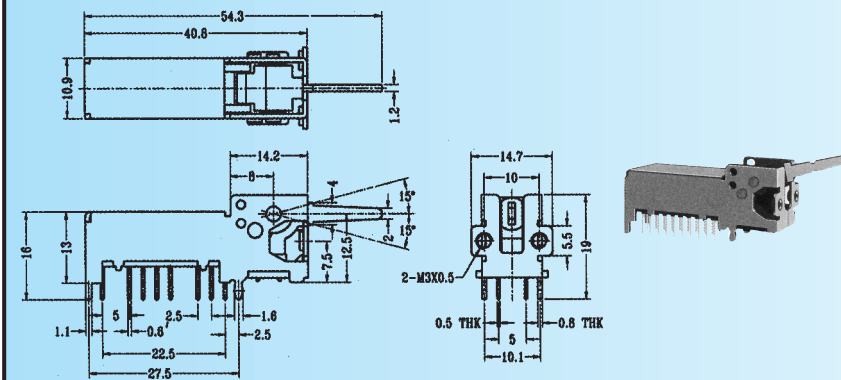

NS-42J03

Rating: 0.3A 50V DC
Function: 4P2T

N NON-SHORTING

Optional Knob type

TK	TG	TM			

TS-42J03

Rating: 0.3A 50V DC
Function: 4P2T

S SHORTING

Optional Knob type

TD					

LS-43E01

Rating: 0.3A 50V DC
Function: 4P3T

S SHORTING

Optional Knob type

TK	TG	TM			

NS-43E01

Rating: 0.3A 50V DC
Function: 4P3T

N NON-SHORTING

Optional Knob type

TK	TG	TM			

TS-43E01

Rating: 0.3A 50V DC
Function: 4P3T

S SHORTING

Optional Knob type