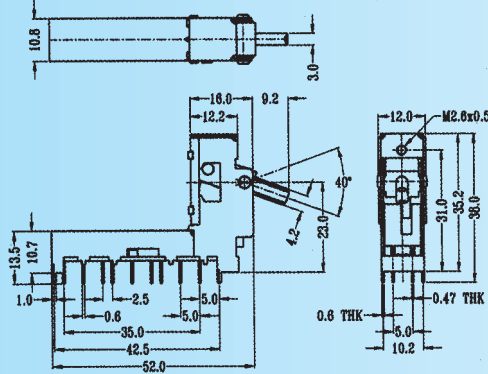

NS-62J03

Rating: 0.3A 50V DC
Function: 6P2T

Optional Knob type

TK	TG	TM			

TS-62J03

Rating: 0.3A 50V DC
Function: 6P2T

S SHORTING

Optional Knob type

TD					

LS-63E01

Rating: 0.3A 50V DC
Function: 6P3T

N NON-SHORTING

Optional Knob type

TK	TG	TM			

NS-63E01

Rating: 0.3A 50V DC
Function: 6P3T

Optional Knob type

TK	TG	TM			

TS-63E01

Rating: 0.3A 50V DC
Function: 6P3T

S SHORTING

Optional Knob type

TD					