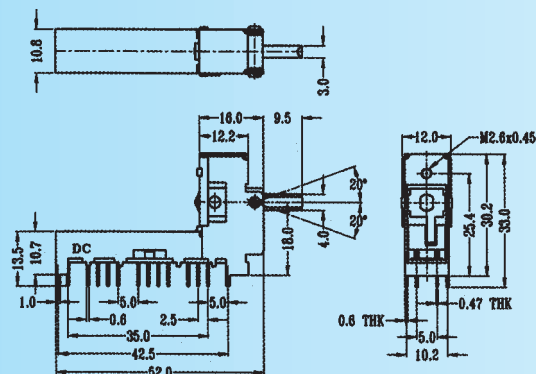

TD					

LS-63E01

Rating: 0.3A 50V DC
Function: 6P3T

N NON-SHORTING

Optional Knob type

TK	TG	TM			

NS-63E01

Rating: 0.3A 50V DC
Function: 6P3T

Optional Knob type

TK	TG	TM			

TS-63E01

Rating: 0.3A 50V DC
Function: 6P3T

S SHORTING

Optional Knob type

TD					