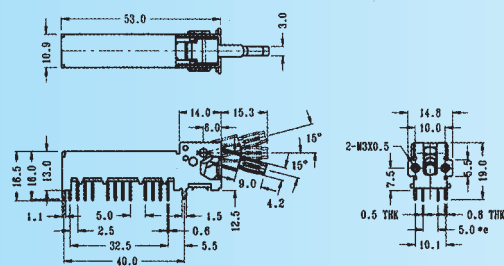

TD					

LS-63E01

Rating: 0.3A 50V DC
Function: 6P3T

N NON-SHORTING

Optional Knob type

TK	TG	TM			

NS-63E01

Rating: 0.3A 50V DC
Function: 6P3T

Optional Knob type

TK	TG	TM			

TS-63E01

Rating: 0.3A 50V DC
Function: 6P3T

S SHORTING

Optional Knob type

TD					