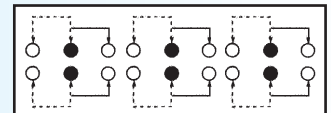

NS-62J03

Rating: 0.3A 50V DC
Function: 6P2T

Optional Knob type

TK	TG	TM			

TS-62J03

Rating: 0.3A 50V DC
Function: 6P2T

S SHORTING

Optional Knob type

TD					

LS-63E01

Rating: 0.3A 50V DC
Function: 6P3T

N NON-SHORTING

Optional Knob type

TK	TG	TM			

NS-63E01

Rating: 0.3A 50V DC
Function: 6P3T