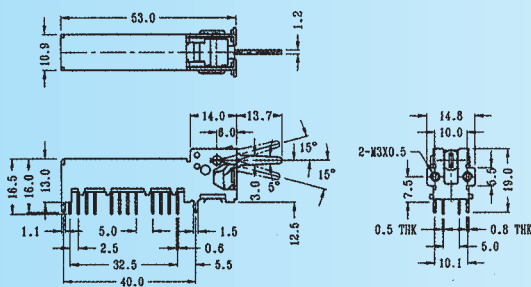

NS-62J03

Rating: 0.3A 50V DC
Function: 6P2T

Optional Knob type

TK	TG	TM			

TS-62J03

Rating: 0.3A 50V DC
Function: 6P2T

S SHORTING

Optional Knob type

TD					

LS-63E01

Rating: 0.3A 50V DC
Function: 6P3T

N NON-SHORTING

Optional Knob type

TK	TG	TM			

NS-63E01

Rating: 0.3A 50V DC
Function: 6P3T

Optional Knob type

TK	TG	TM			

TS-63E01

Rating: 0.3A 50V DC
Function: 6P3T

S SHORTING

Optional Knob type

TD					