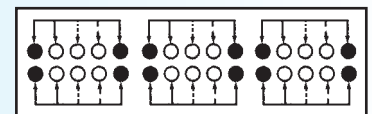

TD					

LS-63E01

Rating: 0.3A 50V DC
Function: 6P3T

N NON-SHORTING

Optional Knob type

TK	TG	TM			

NS-63E01

Rating: 0.3A 50V DC
Function: 6P3T