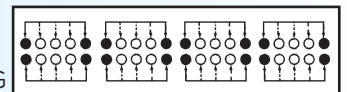

LS-83E01

Rating: 0.3A 50V DC
Function: 8P3T

N NON-SHORTING

Optional Knob type

TK	TG	TM