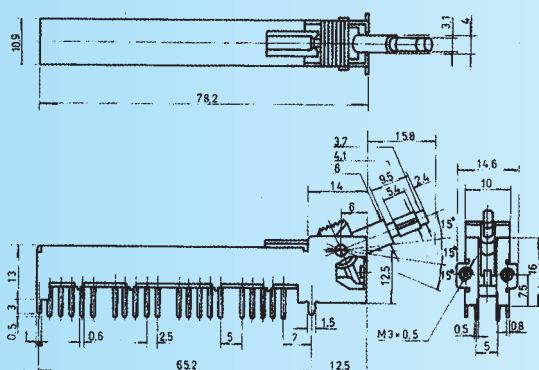

## LS-83E01

Rating: 0.3A 50V DC  
Function: 8P3T

**N** NON-SHORTING

Optional Knob type

TK	TG	TM			

## NS-84E01

Rating: 0.3A 50V DC  
Function: 8P4T

**N** NON-SHORTING

Optional Knob type

TD					