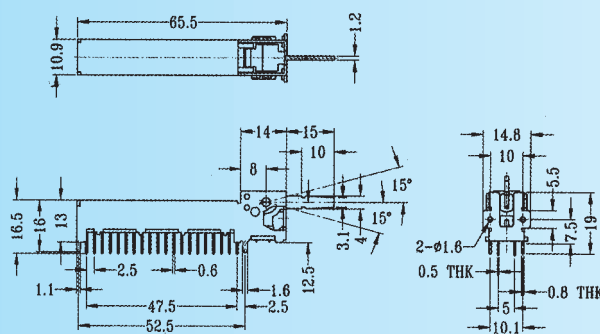

## LS-83D01

Rating: 0.3A 50V DC  
Function: 8P3T

**N** NON-SHORTING

Optional Knob type

TK					

## LS-83E01

Rating: 0.3A 50V DC  
Function: 8P3T

**N** NON-SHORTING

Optional Knob type

TK	TG	TM			

## NS-84E01

Rating: 0.3A 50V DC  
Function: 8P4T

**N** NON-SHORTING

Optional Knob type

TD					