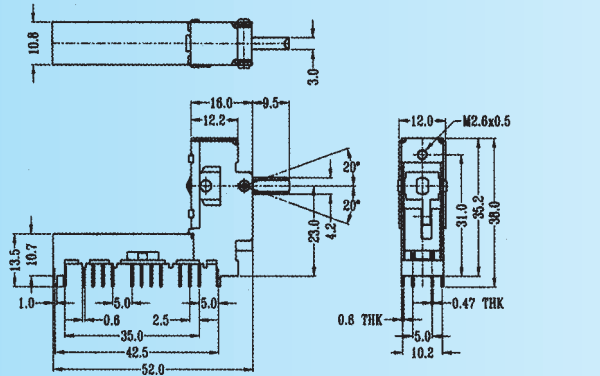

## NS-63E03

Rating: 0.3A 50V DC  
Function: 6P3T

Optional Knob type

TK	TG	TM			

## TS-63E03

Rating: 0.3A 50V DC  
Function: 6P3T

**S** SHORTING

Optional Knob type

TD					

## LS-83D01

Rating: 0.3A 50V DC  
Function: 8P3T

**N** NON-SHORTING

Optional Knob type

TK					

## LS-83E01

Rating: 0.3A 50V DC  
Function: 8P3T

**N** NON-SHORTING

Optional Knob type

TK	TG	TM			