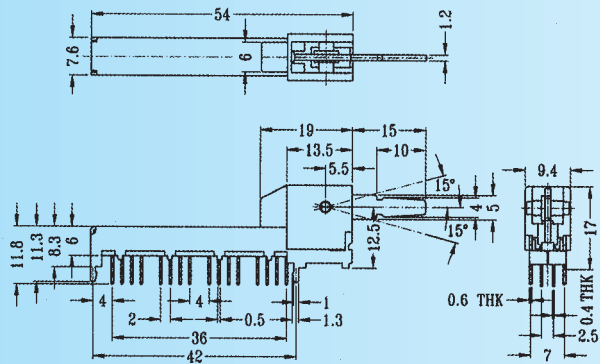

## TS-63E03

Rating: 0.3A 50V DC  
Function: 6P3T

**S** SHORTING

Optional Knob type

TD					

## LS-83D01

Rating: 0.3A 50V DC  
Function: 8P3T

**N** NON-SHORTING

Optional Knob type

TK					

## LS-83E01

Rating: 0.3A 50V DC  
Function: 8P3T

**N** NON-SHORTING

Optional Knob type

TK	TG	TM			

## NS-84E01

Rating: 0.3A 50V DC  
Function: 8P4T

**N** NON-SHORTING

Optional Knob type

TD					